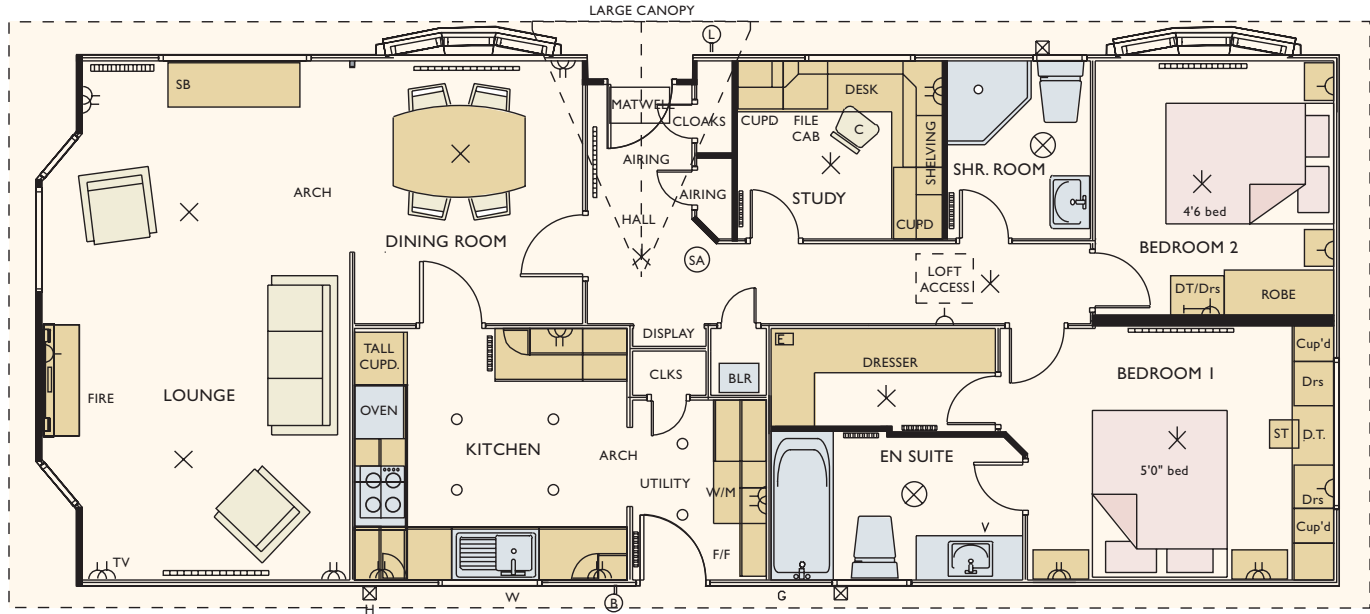

38'6"

the redwood

Overall size 11.74m x 6.15m (38'6" x 20'2") excluding roof

Lounge	3.50m x 5.95m (11'6" x 19'6")	Kitchen	3.18m x 2.82m (10'5" x 9'3")	Dresser	1.15m x 1.55m (3'9" x 5'1")
Dining	2.13m x 3.02m (7'0" x 9'11")	Bathroom	1.68m x 2.03m (5'6" x 6'8")	Bedroom 1	2.77m x 2.90m (9'1" x 9'6")
Hall	1.01m x 3.41m (3'4" x 11'2")	En Suite	2.01m x 1.62m (6'7" x 5'4")	Bedroom 2	2.63m x 2.90m (8'8" x 9'6")

Nominal sizes

44'6"

the redwood

Overall size 13.56m x 6.15m (44'6" x 20'2") excluding roof

Lounge	3.50m x 5.95m (11'6" x 19'6")	Kitchen	2.79m x 2.86m (9'2" x 9'5")	Dresser	1.18m x 1.83m (3'6" x 6'4")
Dining	2.59m x 3.02m (8'6" x 9'11")	Bathroom	2.27m x 2.03m (7'5" x 6'8")	Bedroom 1	3.27m x 2.90m (10'9" x 9'6")
Hall	1.34m x 4.60m (4'5" x 15'1")	En Suite	2.15m x 1.62m (7'1" x 5'4")	Bedroom 2	3.08m x 2.90m (10'1" x 9'6")

Nominal sizes

48'6"

the redwood

Overall size 14.78m x 6.15m (48'6" x 20'2") excluding roof

Lounge 3.50m x 5.95m (11'6" x 19'6")
Dining 2.59m x 3.02m (8'6" x 9'11")
Hall 1.18m x 5.70m (3'11" x 18'8")
Kitchen 3.10m x 2.86m (10'2" x 9'5")

Study 2.33m x 2.03m (7'8" x 6'8")
En Suite 2.86m x 1.69m (9'5" x 5'7")
Dresser 1.18m x 2.55m (3'10" x 8'4")
Bedroom 1 3.48m x 2.90m (11'5" x 9'6")

Bedroom 2 2.71m x 2.90m (8'11" x 9'6")
Shower Room 1.68m x 2.03m (5'6" x 6'8")