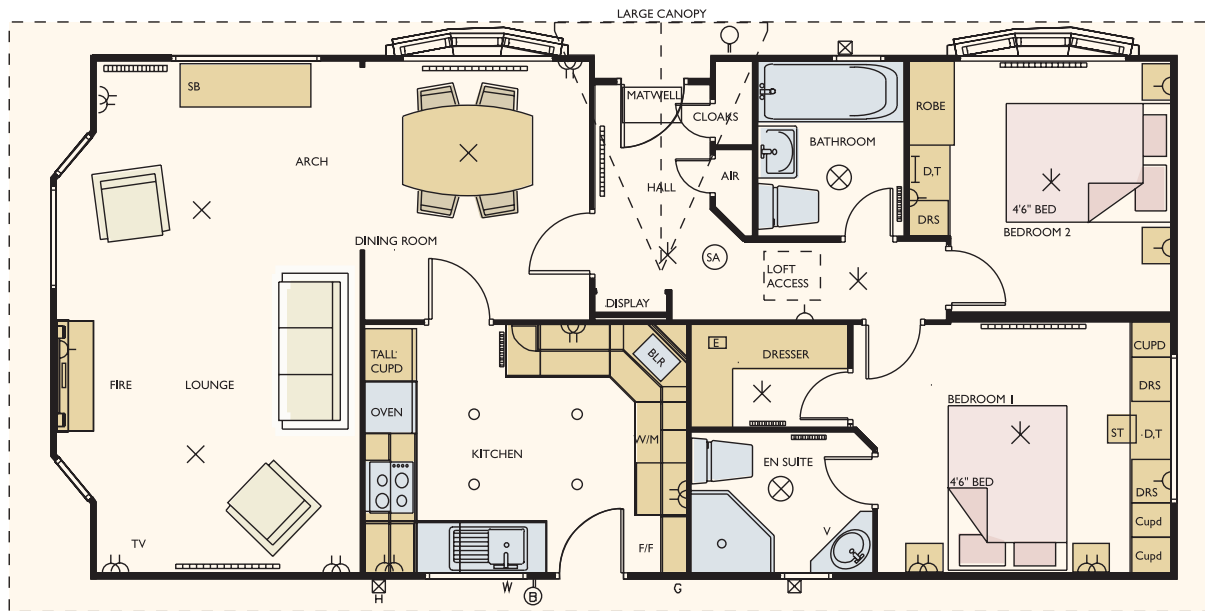

38'6"

the redwood

Overall size 11.74m x 6.15m (38'6" x 20'2") excluding roof

Lounge	3.50m x 5.95m (11'6" x 19'6")	Kitchen	3.18m x 2.82m (10'5" x 9'3")	Dresser	1.15m x 1.55m (3'9" x 5'1")
Dining	2.13m x 3.02m (7'0" x 9'11")	Bathroom	1.68m x 2.03m (5'6" x 6'8")	Bedroom 1	2.77m x 2.90m (9'1" x 9'6")
Hall	1.01m x 3.41m (3'4" x 11'2")	En Suite	2.01m x 1.62m (6'7" x 5'4")	Bedroom 2	2.63m x 2.90m (8'8" x 9'6")

Nominal sizes

40'6"

the redwood

Overall size 12.34m x 6.15m (40'6" x 20'2") excluding roof

Lounge	3.50m x 5.95m (11'6" x 19'6")	Kitchen	3.40m x 2.82m (11'2" x 9'3")	Dresser	1.15m x 1.55m (3'9" x 5'1")
Dining	2.44m x 3.02m (8'0" x 9'11")	Bathroom	1.68m x 2.03m (5'6" x 6'8")	Bedroom 1	3.08m x 2.90m (10'1" x 9'6")
Hall	1.18m x 3.41m (3'11" x 11'2")	En Suite	2.09m x 1.62m (6'10" x 5'4")	Bedroom 2	2.71m x 2.90m (8'11" x 9'6")

Nominal sizes

42'6"

the redwood

Overall size 12.95m x 6.15m (42'6" x 20'2") excluding roof

Lounge	3.50m x 5.95m (11'6" x 19'6")	Kitchen	3.70m x 2.82m (12'2" x 9'3")	Dresser	1.15m x 1.81m (3'9" x 5'11")
Dining	2.59m x 3.02m (8'6" x 9'11")	Bathroom	1.68m x 2.03m (5'6" x 6'8")	Bedroom 1	3.38m x 2.90m (11'1" x 9'6")
Hall	1.33m x 4.05m (4'4" x 13'4")	En Suite	2.09m x 1.62m (6'10" x 5'4")	Bedroom 2	3.02m x 2.90m (9'11" x 9'6")

Nominal sizes

44'6"

the redwood

Overall size 13.56m x 6.15m (44'6" x 20'2") excluding roof

Lounge	3.50m x 5.95m (11'6" x 19'6")	Kitchen	2.79m x 2.86m (9'2" x 9'5")	Dresser	1.18m x 1.83m (3'6" x 6'4")
Dining	2.59m x 3.02m (8'6" x 9'11")	Bathroom	2.27m x 2.03m (7'5" x 6'8")	Bedroom 1	3.27m x 2.90m (10'9" x 9'6")
Hall	1.34m x 4.60m (4'5" x 15'1")	En Suite	2.15m x 1.62m (7'1" x 5'4")	Bedroom 2	3.08m x 2.90m (10'1" x 9'6")