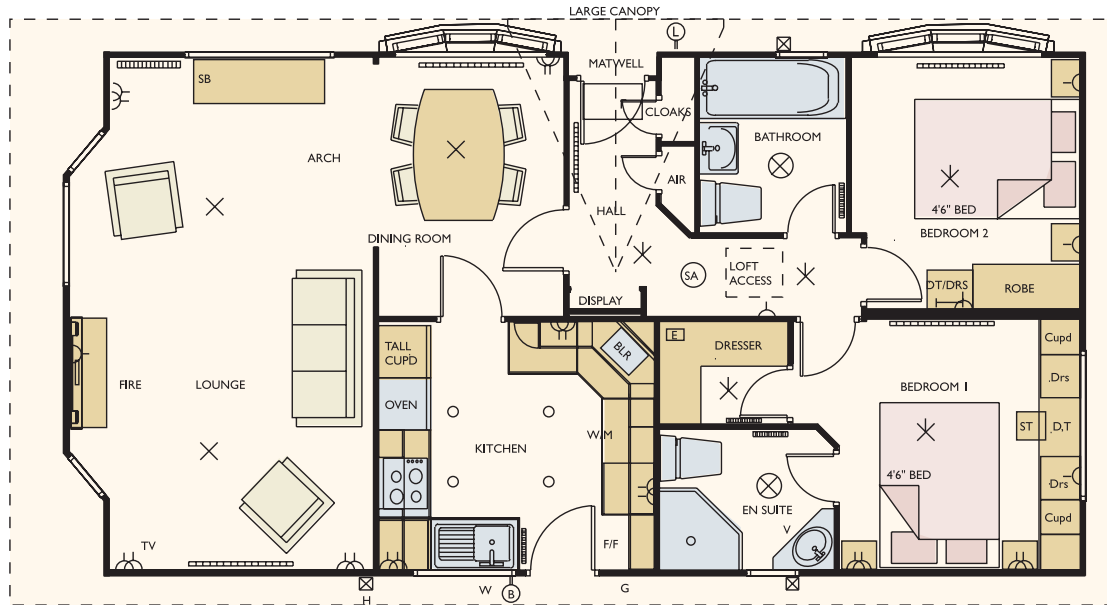

38'6"

the redwood

Overall size 11.74m x 6.15m (38'6" x 20'2") excluding roof

Lounge	3.50m x 5.95m (11'6" x 19'6")	Kitchen	3.18m x 2.82m (10'5" x 9'3")	Dresser	1.15m x 1.55m (3'9" x 5'1")
Dining	2.13m x 3.02m (7'0" x 9'11")	Bathroom	1.68m x 2.03m (5'6" x 6'8")	Bedroom 1	2.77m x 2.90m (9'1" x 9'6")
Hall	1.01m x 3.41m (3'4" x 11'2")	En Suite	2.01m x 1.62m (6'7" x 5'4")	Bedroom 2	2.63m x 2.90m (8'8" x 9'6")

Nominal sizes

40'6"

the redwood

Overall size 12.34m x 6.15m (40'6" x 20'2") excluding roof

Lounge	3.50m x 5.95m (11'6" x 19'6")	Kitchen	3.40m x 2.82m (11'2" x 9'3")	Dresser	1.15m x 1.55m (3'9" x 5'1")
Dining	2.44m x 3.02m (8'0" x 9'11")	Bathroom	1.68m x 2.03m (5'6" x 6'8")	Bedroom 1	3.08m x 2.90m (10'1" x 9'6")
Hall	1.18m x 3.41m (3'11" x 11'2")	En Suite	2.09m x 1.62m (6'10" x 5'4")	Bedroom 2	2.71m x 2.90m (8'11" x 9'6")

Nominal sizes

42'6"

the redwood

Overall size 12.95m x 6.15m (42'6" x 20'2") excluding roof

Lounge	3.50m x 5.95m (11'6" x 19'6")	Kitchen	3.70m x 2.82m (12'2" x 9'3")	Dresser	1.15m x 1.81m (3'9" x 5'11")
Dining	2.59m x 3.02m (8'6" x 9'11")	Bathroom	1.68m x 2.03m (5'6" x 6'8")	Bedroom 1	3.38m x 2.90m (11'1" x 9'6")
Hall	1.33m x 4.05m (4'4" x 13'4")	En Suite	2.09m x 1.62m (6'10" x 5'4")	Bedroom 2	3.02m x 2.90m (9'11" x 9'6")

Nominal sizes

48'6"

the redwood

Overall size 14.78m x 6.15m (48'6" x 20'2") excluding roof

Lounge 3.50m x 5.95m (11'6" x 19'6")
Dining 2.59m x 3.02m (8'6" x 9'11")
Hall 1.18m x 5.70m (3'11" x 18'8")
Kitchen 3.10m x 2.86m (10'2" x 9'5")