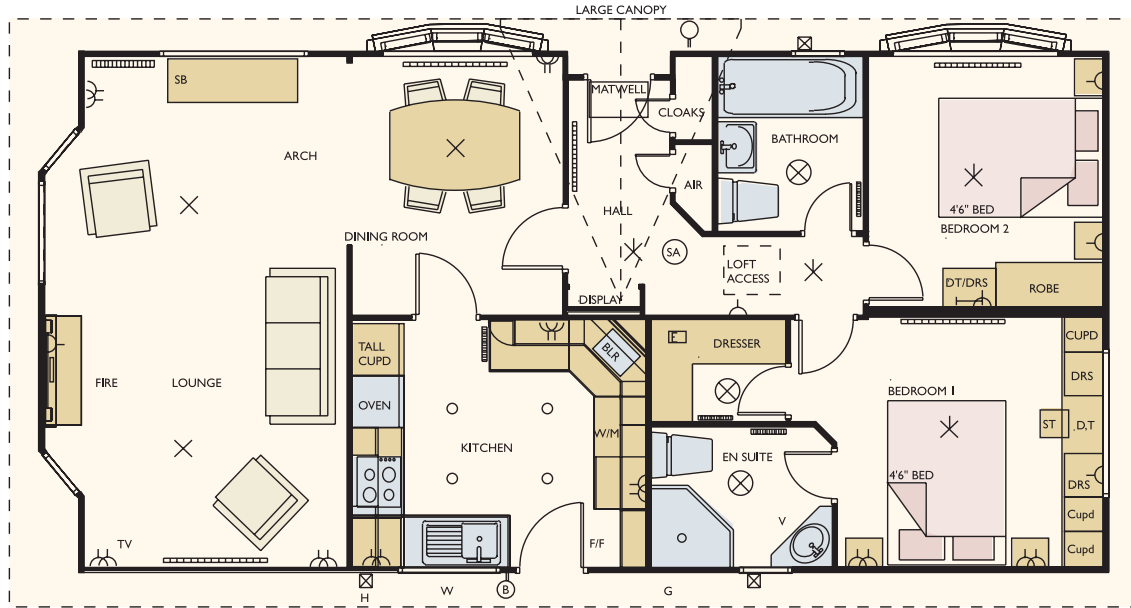

38'6"

the redwood

Overall size 11.74m x 6.15m (38'6" x 20'2") excluding roof

Lounge	3.50m x 5.95m (11'6" x 19'6")	Kitchen	3.18m x 2.82m (10'5" x 9'3")	Dresser	1.15m x 1.55m (3'9" x 5'1")
Dining	2.13m x 3.02m (7'0" x 9'11")	Bathroom	1.68m x 2.03m (5'6" x 6'8")	Bedroom 1	2.77m x 2.90m (9'1" x 9'6")
Hall	1.01m x 3.41m (3'4" x 11'2")	En Suite	2.01m x 1.62m (6'7" x 5'4")	Bedroom 2	2.63m x 2.90m (8'8" x 9'6")

Nominal sizes

40'6"

the redwood

Overall size 12.34m x 6.15m (40'6" x 20'2") excluding roof

Lounge	3.50m x 5.95m (11'6" x 19'6")	Kitchen	3.40m x 2.82m (11'2" x 9'3")	Dresser	1.15m x 1.55m (3'9" x 5'1")
Dining	2.44m x 3.02m (8'0" x 9'11")	Bathroom	1.68m x 2.03m (5'6" x 6'8")	Bedroom 1	3.08m x 2.90m (10'1" x 9'6")
Hall	1.18m x 3.41m (3'11" x 11'2")	En Suite	2.09m x 1.62m (6'10" x 5'4")	Bedroom 2	2.71m x 2.90m (8'11" x 9'6")

Nominal sizes

42'6"

the redwood

Overall size 12.95m x 6.15m (42'6" x 20'2") excluding roof

Lounge	3.50m x 5.95m (11'6" x 19'6")	Kitchen	3.70m x 2.82m (12'2" x 9'3")	Dresser	1.15m x 1.81m (3'9" x 5'11")
Dining	2.59m x 3.02m (8'6" x 9'11")	Bathroom	1.68m x 2.03m (5'6" x 6'8")	Bedroom 1	3.38m x 2.90m (11'1" x 9'6")
Hall	1.33m x 4.05m (4'4" x 13'4")	En Suite	2.09m x 1.62m (6'10" x 5'4")	Bedroom 2	3.02m x 2.90m (9'11" x 9'6")

Study 2.33m x 2.03m (7'8" x 6'8")
En Suite 2.86m x 1.69m (9'5" x 5'7")
Dresser 1.18m x 2.55m (3'10" x 8'4")
Bedroom 1 3.48m x 2.90m (11'5" x 9'6")

Bedroom 2 2.71m x 2.90m (8'11" x 9'6")
Shower Room 1.68m x 2.03m (5'6" x 6'8")