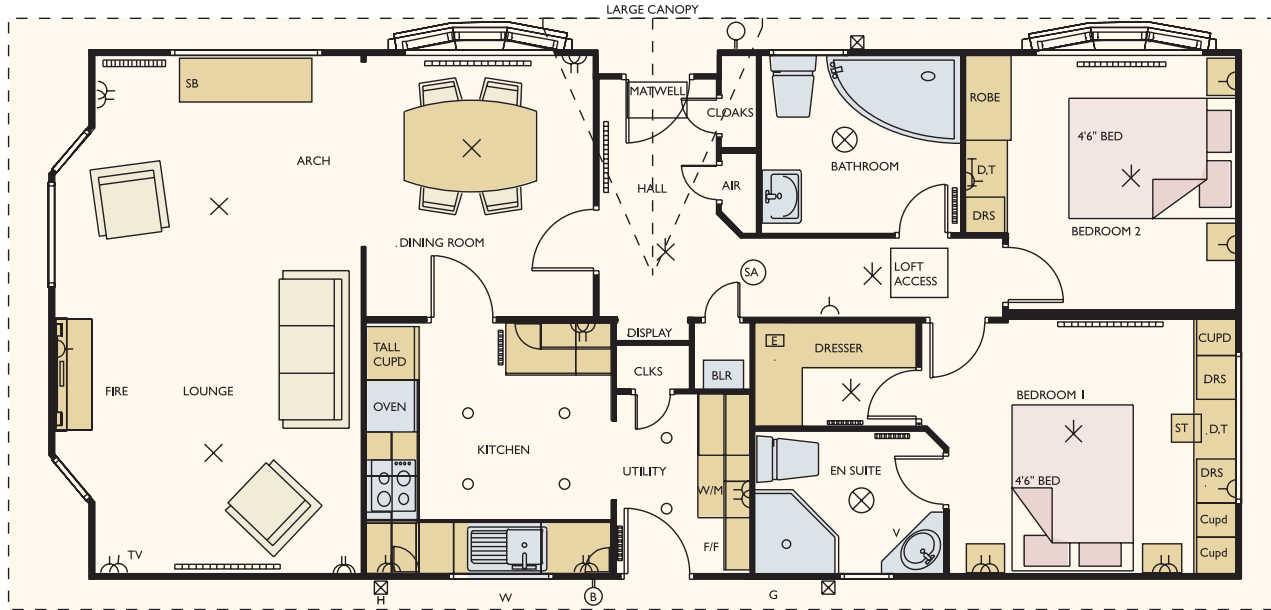

38'6"

the redwood

Overall size 11.74m x 6.15m (38'6" x 20'2") excluding roof

Lounge	3.50m x 5.95m (11'6" x 19'6")	Kitchen	3.18m x 2.82m (10'5" x 9'3")	Dresser	1.15m x 1.55m (3'9" x 5'1")
Dining	2.13m x 3.02m (7'0" x 9'11")	Bathroom	1.68m x 2.03m (5'6" x 6'8")	Bedroom 1	2.77m x 2.90m (9'1" x 9'6")
Hall	1.01m x 3.41m (3'4" x 11'2")	En Suite	2.01m x 1.62m (6'7" x 5'4")	Bedroom 2	2.63m x 2.90m (8'8" x 9'6")

Nominal sizes

42'6"

the redwood

Overall size 12.95m x 6.15m (42'6" x 20'2") excluding roof

Lounge	3.50m x 5.95m (11'6" x 19'6")	Kitchen	3.70m x 2.82m (12'2" x 9'3")	Dresser	1.15m x 1.81m (3'9" x 5'11")
Dining	2.59m x 3.02m (8'6" x 9'11")	Bathroom	1.68m x 2.03m (5'6" x 6'8")	Bedroom 1	3.38m x 2.90m (11'1" x 9'6")
Hall	1.33m x 4.05m (4'4" x 13'4")	En Suite	2.09m x 1.62m (6'10" x 5'4")	Bedroom 2	3.02m x 2.90m (9'11" x 9'6")

Nominal sizes

44'6"

the redwood

Overall size 13.56m x 6.15m (44'6" x 20'2") excluding roof

Lounge	3.50m x 5.95m (11'6" x 19'6")	Kitchen	2.79m x 2.86m (9'2" x 9'5")	Dresser	1.18m x 1.83m (3'6" x 6'4")
Dining	2.59m x 3.02m (8'6" x 9'11")	Bathroom	2.27m x 2.03m (7'5" x 6'8")	Bedroom 1	3.27m x 2.90m (10'9" x 9'6")
Hall	1.34m x 4.60m (4'5" x 15'1")	En Suite	2.15m x 1.62m (7'1" x 5'4")	Bedroom 2	3.08m x 2.90m (10'1" x 9'6")

Nominal sizes

48'6"

the redwood

Overall size 14.78m x 6.15m (48'6" x 20'2") excluding roof

Lounge 3.50m x 5.95m (11'6" x 19'6")
Dining 2.59m x 3.02m (8'6" x 9'11")
Hall 1.18m x 5.70m (3'11" x 18'8")
Kitchen 3.10m x 2.86m (10'2" x 9'5")