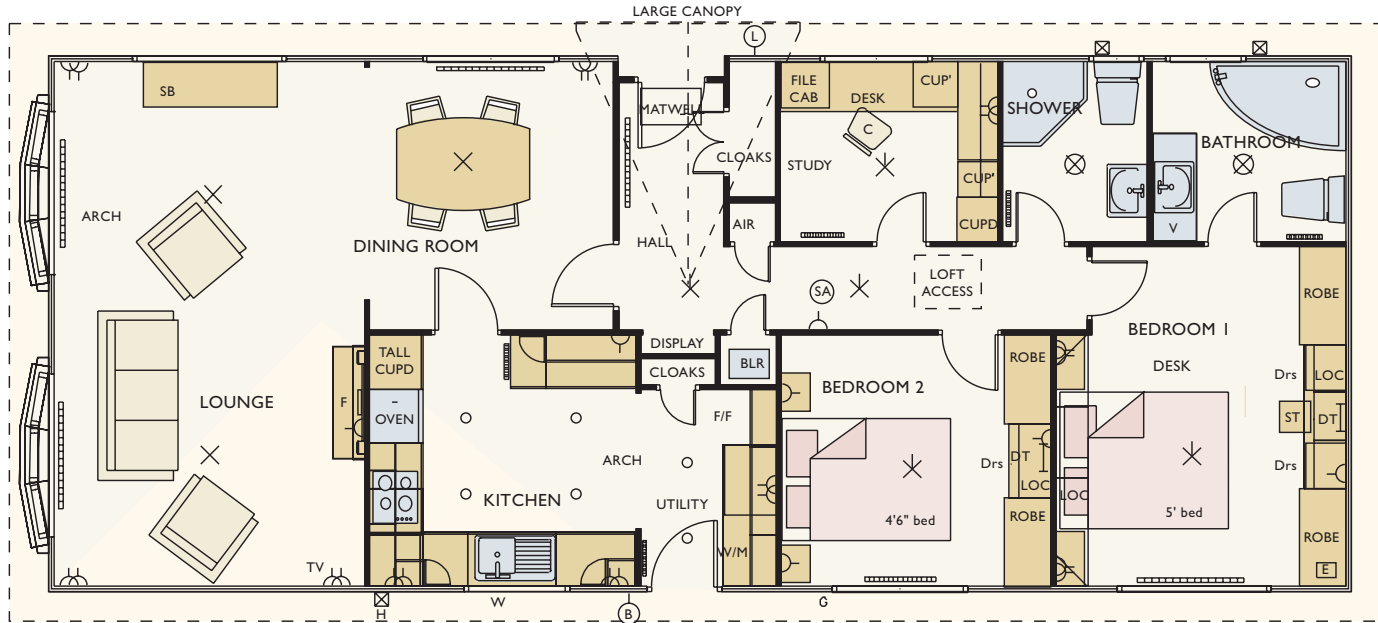

Overall size 11.58m x 6.15m (38' x 20'2") excluding roof

Lounge	3.35m x 5.95m (11'0" x 19'6")	Kitchen	3.23m x 2.82m (10'7" x 9'3")	Bedroom 1	3.50m x 2.90m (11'6" x 9'6")
Dining	2.13m x 3.02m (7'0" x 9'11")	Bathroom	1.68m x 2.03m (5'6" x 6'8")	Bedroom 2	3.05m x 2.90m (10'0" x 9'6")
Hall	0.99m x 2.44m (3'3" x 7'4")	En Suite	1.28m x 2.03m (4'2" x 6'8")		

Overall size 12.19m x 6.15m (40' x 20'2") excluding roof

Lounge	3.35m x 5.95m (11'0" x 19'8")	Kitchen	4.01m x 2.82m (13'2" x 9'3")	Bedroom 1	3.61m x 2.90m (11'10" x 9'6")
Dining	2.44m x 3.02m (8'0" x 9'11")	Bathroom	1.68m x 2.03m (5'6" x 6'8")	Bedroom 2	2.82m x 2.90m (9'3" x 9'6")
Hall	1.22m x 2.44m (4'0" x 8'0")	En Suite	1.28m x 2.03m (4'2" x 6'8")		

Overall size 12.80m x 6.15m (42' x 20'2") excluding roof

Lounge	3.35m x 5.95m (11'0" x 19'6")	Kitchen	3.48m x 2.82m (11'5" x 9'3")	Bedroom 1	3.66m x 2.90m (12'0" x 9'6")
Dining	2.26m x 3.02m (7'5" x 9'11")	Shower	1.37m x 2.03m (4'6" x 6'8")	Bedroom 2	2.79m x 2.90m (9'2" x 9'6")
Hall	0.91m x 3.66m (3'0" x 12'0")	En Suite	1.98m x 2.03m (6'6" x 6'8")	Study	1.60m x 2.03m (5'3" x 6'8")

Overall size 13.41m x 6.15m (44' x 20'2") excluding roof

Lounge	3.51m x 5.95m (11'6" x 19'6")	Kitchen	3.28m x 2.82m (10'9" x 9'3")	En Suite	2.34m x 2.03m (7'8" x 6'8")
Dining	2.29m x 3.02m (7'6" x 9'11")	Utility	1.52m x 2.03m (5'0" x 6'8")	Bedroom 1	3.96m x 2.90m (13'0" x 9'6")
Hall	0.99m x 3.66m (3'3" x 12'0")	Shower	1.63m x 2.03m (5'4" x 6'8")	Bedroom 2	3.15m x 2.90m (10'4" x 9'6")