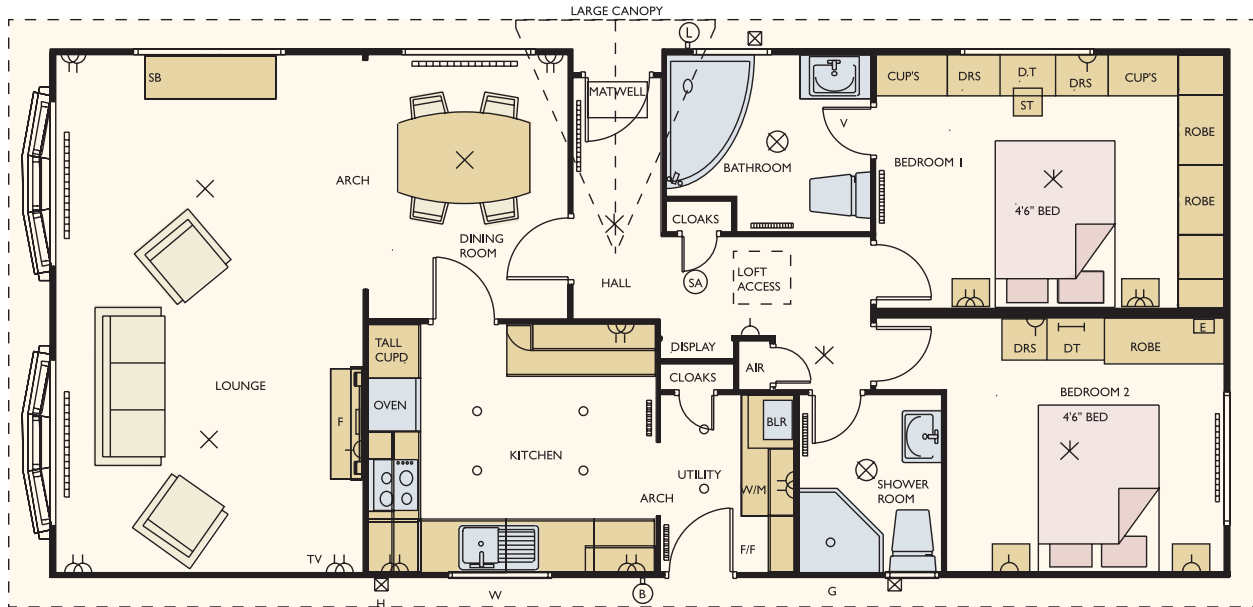

Overall size 11.58m x 6.15m (38' x 20'2") excluding roof

Lounge	3.35m x 5.95m (11'0" x 19'6")	Kitchen	3.23m x 2.82m (10'7" x 9'3")	Bedroom 1	3.50m x 2.90m (11'6" x 9'6")
Dining	2.13m x 3.02m (7'0" x 9'11")	Bathroom	1.68m x 2.03m (5'6" x 6'8")	Bedroom 2	3.05m x 2.90m (10'0" x 9'6")
Hall	0.99m x 2.44m (3'3" x 7'4")	En Suite	1.28m x 2.03m (4'2" x 6'8")		

Overall size 12.19m x 6.15m (40' x 20'2") excluding roof

Lounge	3.35m x 5.95m (11'0" x 19'8")	Kitchen	4.01m x 2.82m (13'2" x 9'3")	Bedroom 1	3.61m x 2.90m (11'10" x 9'6")
Dining	2.44m x 3.02m (8'0" x 9'11")	Bathroom	1.68m x 2.03m (5'6" x 6'8")	Bedroom 2	2.82m x 2.90m (9'3" x 9'6")
Hall	1.22m x 2.44m (4'0" x 8'0")	En Suite	1.28m x 2.03m (4'2" x 6'8")		

Overall size 12.80m x 6.15m (42' x 20'2") excluding roof

Lounge	3.35m x 5.95m (11'0" x 19'6")	Kitchen	3.48m x 2.82m (11'5" x 9'3")	Bedroom 1	3.66m x 2.90m (12'0" x 9'6")
Dining	2.26m x 3.02m (7'5" x 9'11")	Shower	1.37m x 2.03m (4'6" x 6'8")	Bedroom 2	2.79m x 2.90m (9'2" x 9'6")
Hall	0.91m x 3.66m (3'0" x 12'0")	En Suite	1.98m x 2.03m (6'6" x 6'8")	Study	1.60m x 2.03m (5'3" x 6'8")

Overall size 13.41m x 6.15m (44' x 20'2") excluding roof

Lounge	3.51m x 5.95m (11'6" x 19'6")	Kitchen	3.28m x 2.82m (10'9" x 9'3")	En Suite	2.34m x 2.03m (7'8" x 6'8")
Dining	2.29m x 3.02m (7'6" x 9'11")	Utility	1.52m x 2.03m (5'0" x 6'8")	Bedroom 1	3.96m x 2.90m (13'0" x 9'6")
Hall	0.99m x 3.66m (3'3" x 12'0")	Shower	1.63m x 2.03m (5'4" x 6'8")	Bedroom 2	3.15m x 2.90m (10'4" x 9'6")