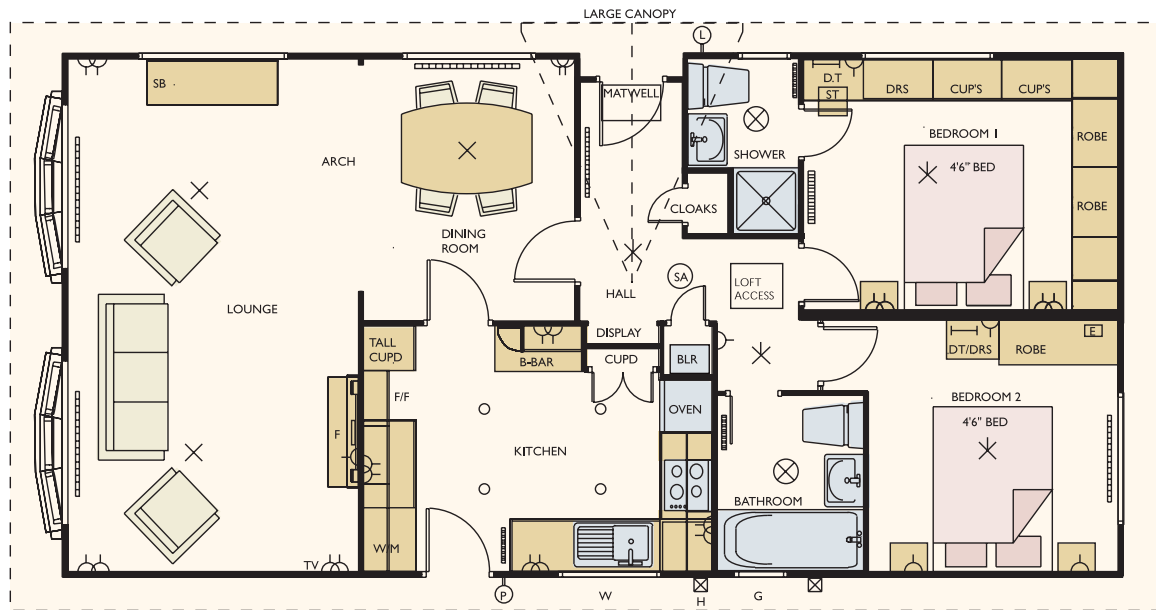

Overall size 11.58m x 6.15m (38' x 20'2") excluding roof

Lounge	3.35m x 5.95m (11'0" x 19'6")	Kitchen	3.23m x 2.82m (10'7" x 9'3")	Bedroom 1	3.50m x 2.90m (11'6" x 9'6")
Dining	2.13m x 3.02m (7'0" x 9'11")	Bathroom	1.68m x 2.03m (5'6" x 6'8")	Bedroom 2	3.05m x 2.90m (10'0" x 9'6")
Hall	0.99m x 2.44m (3'3" x 7'4")	En Suite	1.28m x 2.03m (4'2" x 6'8")		

Overall size 12.19m x 6.15m (40' x 20'2") excluding roof

Lounge	3.35m x 5.95m (11'0" x 19'8")	Kitchen	4.01m x 2.82m (13'2" x 9'3")	Bedroom 1	3.61m x 2.90m (11'10" x 9'6")
Dining	2.44m x 3.02m (8'0" x 9'11")	Bathroom	1.68m x 2.03m (5'6" x 6'8")	Bedroom 2	2.82m x 2.90m (9'3" x 9'6")
Hall	1.22m x 2.44m (4'0" x 8'0")	En Suite	1.28m x 2.03m (4'2" x 6'8")		

Overall size 12.80m x 6.15m (42' x 20'2") excluding roof

Lounge	3.35m x 5.95m (11'0" x 19'6")	Kitchen	3.48m x 2.82m (11'5" x 9'3")	Bedroom 1	3.66m x 2.90m (12'0" x 9'6")
Dining	2.26m x 3.02m (7'5" x 9'11")	Shower	1.37m x 2.03m (4'6" x 6'8")	Bedroom 2	2.79m x 2.90m (9'2" x 9'6")
Hall	0.91m x 3.66m (3'0" x 12'0")	En Suite	1.98m x 2.03m (6'6" x 6'8")	Study	1.60m x 2.03m (5'3" x 6'8")

Overall size 14.63m x 6.15m (48' x 20'2") excluding roof

Lounge	3.51m x 5.95m (11'6" x 19'6")	Utility	1.52m x 2.52m (5'0" x 8'3")	Bedroom 2	3.05m x 2.82m (10'0" x 9'3")
Dining	2.74m x 3.02m (9'0" x 9'11")	Shower	1.63m x 2.03m (5'4" x 6'8")	Study	2.44m x 2.03m (8'0" x 6'8")
Hall	1.22m x 4.72m (4'0" x 15'6")	En Suite	2.18m x 2.03m (7'2" x 6'8")		
Kitchen	2.95m x 2.82m (9'8" x 9'3")	Bedroom 1	3.81m x 3.25m (12'6" x 10'8")		