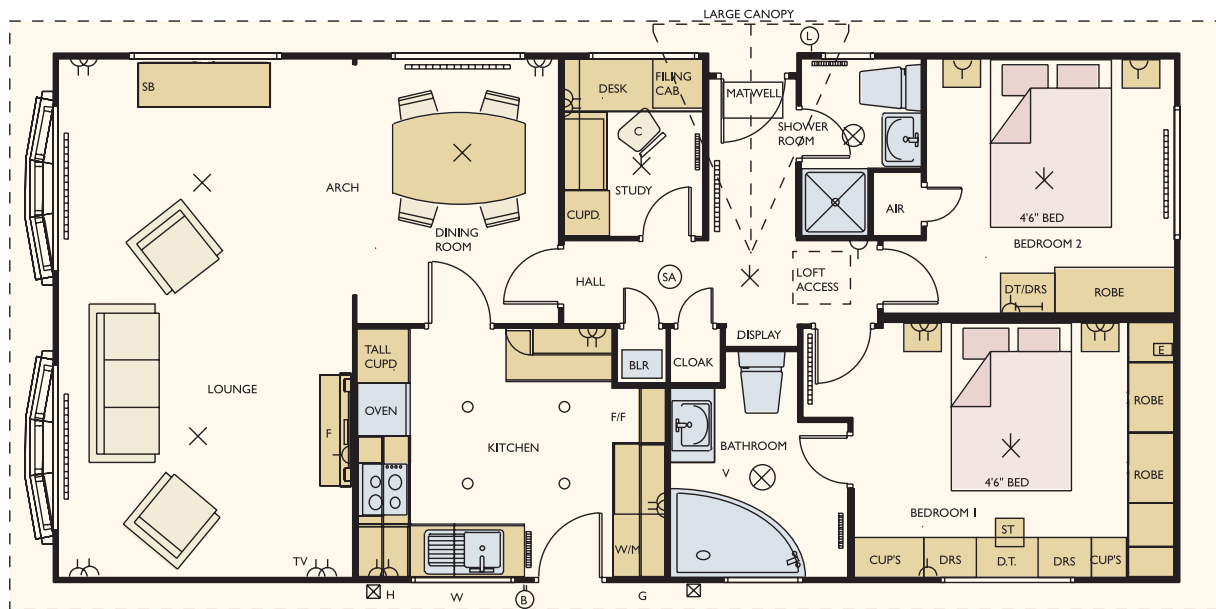

Overall size 11.58m x 6.15m (38' x 20'2") excluding roof

Lounge	3.35m x 5.95m (11'0" x 19'6")	Kitchen	3.23m x 2.82m (10'7" x 9'3")	Bedroom 1	3.50m x 2.90m (11'6" x 9'6")
Dining	2.13m x 3.02m (7'0" x 9'11")	Bathroom	1.68m x 2.03m (5'6" x 6'8")	Bedroom 2	3.05m x 2.90m (10'0" x 9'6")
Hall	0.99m x 2.44m (3'3" x 7'4")	En Suite	1.28m x 2.03m (4'2" x 6'8")		

Overall size 12.19m x 6.15m (40' x 20'2") excluding roof

Lounge	3.35m x 5.95m (11'0" x 19'8")	Kitchen	4.01m x 2.82m (13'2" x 9'3")	Bedroom 1	3.61m x 2.90m (11'10" x 9'6")
Dining	2.44m x 3.02m (8'0" x 9'11")	Bathroom	1.68m x 2.03m (5'6" x 6'8")	Bedroom 2	2.82m x 2.90m (9'3" x 9'6")
Hall	1.22m x 2.44m (4'0" x 8'0")	En Suite	1.28m x 2.03m (4'2" x 6'8")		

Overall size 12.80m x 6.15m (42' x 20'2") excluding roof

Lounge	3.35m x 5.95m (11'0" x 19'6")	Kitchen	3.48m x 2.82m (11'5" x 9'3")	Bedroom 1	3.66m x 2.90m (12'0" x 9'6")
Dining	2.26m x 3.02m (7'5" x 9'11")	Shower	1.37m x 2.03m (4'6" x 6'8")	Bedroom 2	2.79m x 2.90m (9'2" x 9'6")
Hall	0.91m x 3.66m (3'0" x 12'0")	En Suite	1.98m x 2.03m (6'6" x 6'8")	Study	1.60m x 2.03m (5'3" x 6'8")

Overall size 14.63m x 6.15m (48' x 20'2") excluding roof

Lounge	3.51m x 5.95m (11'6" x 19'6")	Utility	1.52m x 2.52m (5'0" x 8'3")	Bedroom 2	3.05m x 2.82m (10'0" x 9'3")
Dining	2.74m x 3.02m (9'0" x 9'11")	Shower	1.63m x 2.03m (5'4" x 6'8")	Study	2.44m x 2.03m (8'0" x 6'8")
Hall	1.22m x 4.72m (4'0" x 15'6")	En Suite	2.18m x 2.03m (7'2" x 6'8")		
Kitchen	2.95m x 2.82m (9'8" x 9'3")	Bedroom 1	3.81m x 3.25m (12'6" x 10'8")		