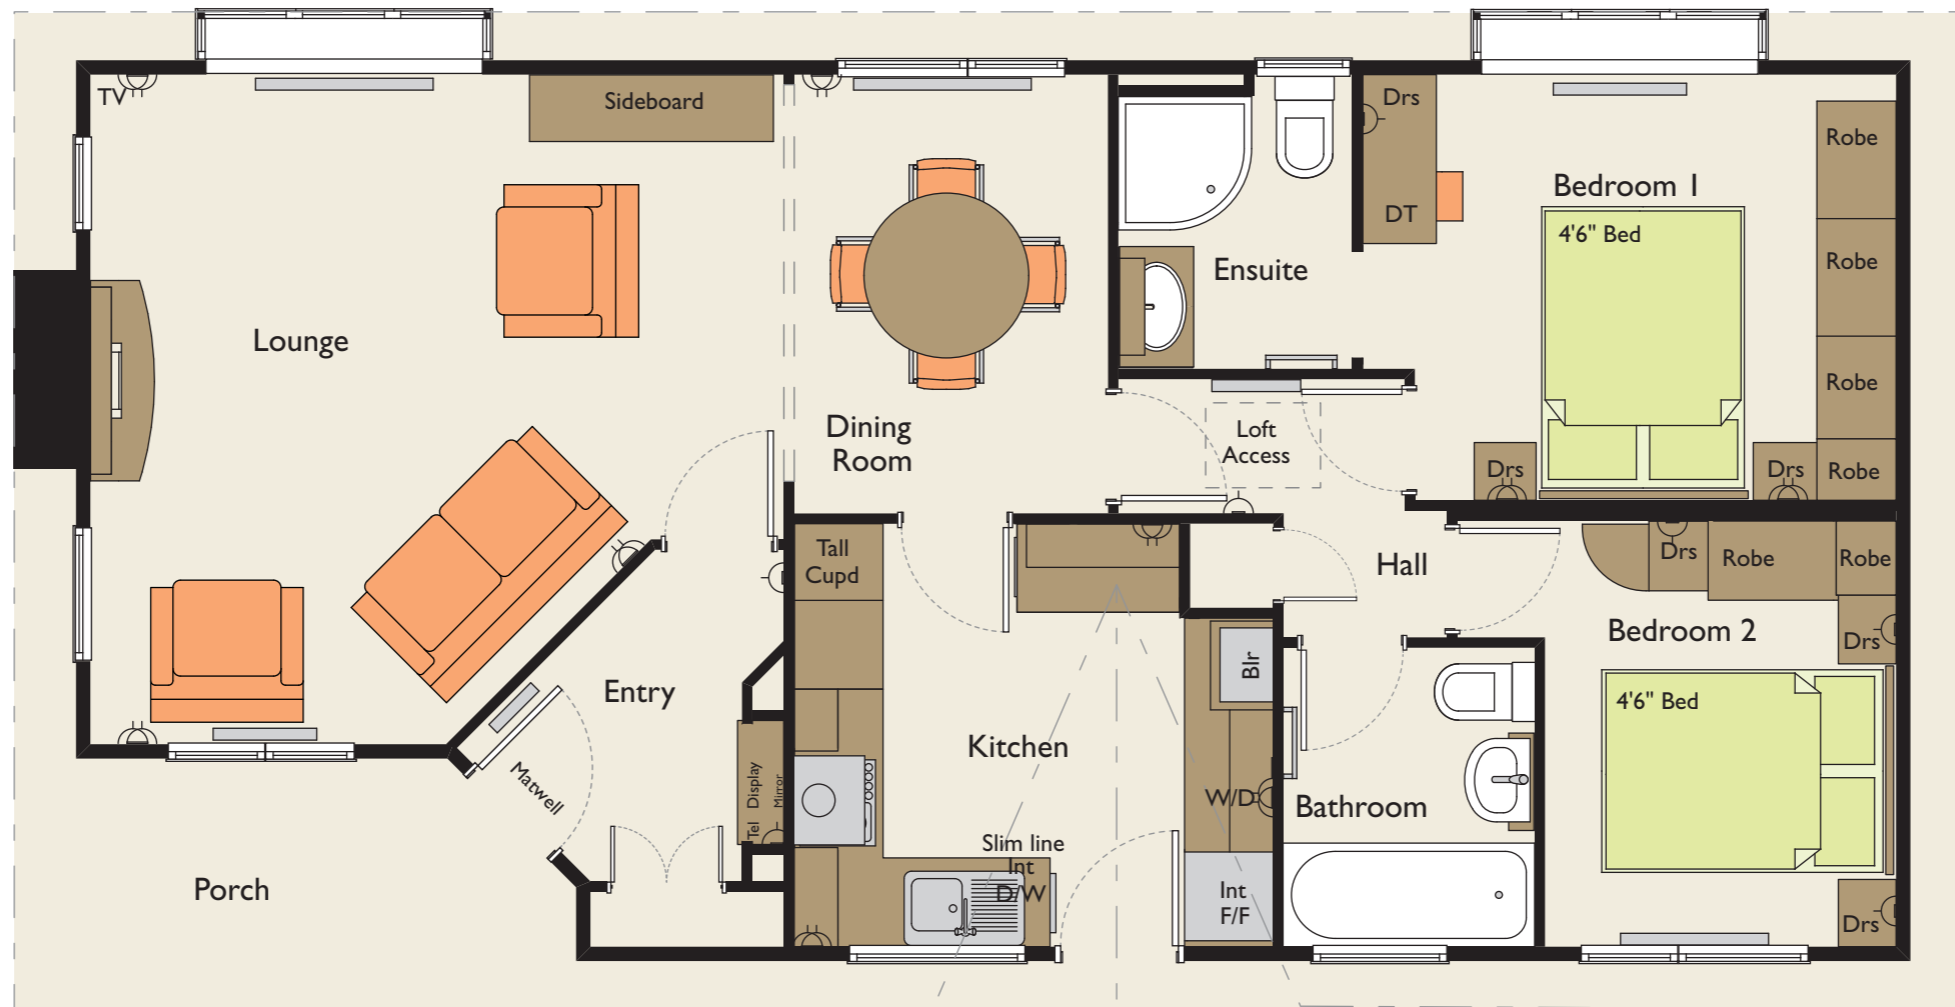

# Cherrytree 40'6"

# Cherrytree 44'6"

# Cherrytree 48'6"